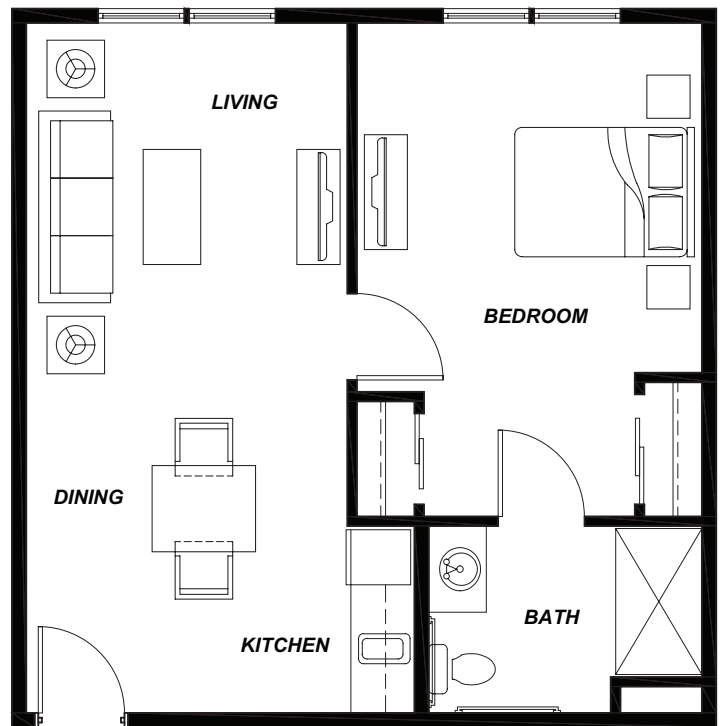

AVAMERE at NEWBERG
FLOORPLANS

STUDIO 2

430 SQUARE FEET

STUDIO 3

375 SQUARE FEET

ONE BED 4

615 SQUARE FEET