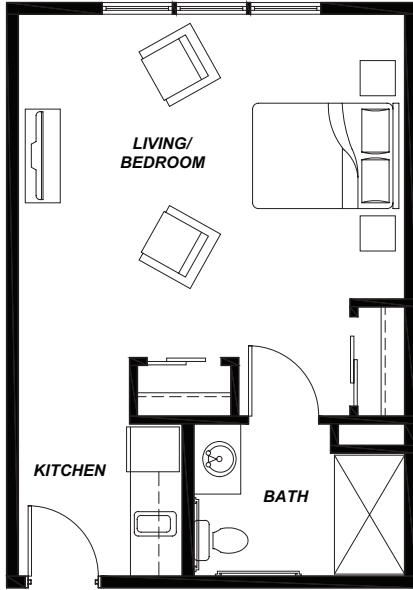

AVAMERE at NEWBERG
FLOORPLANS

STUDIO 2

430 SQUARE FEET

STUDIO 3

375 SQUARE FEET

ONE BED 4

615 SQUARE FEET