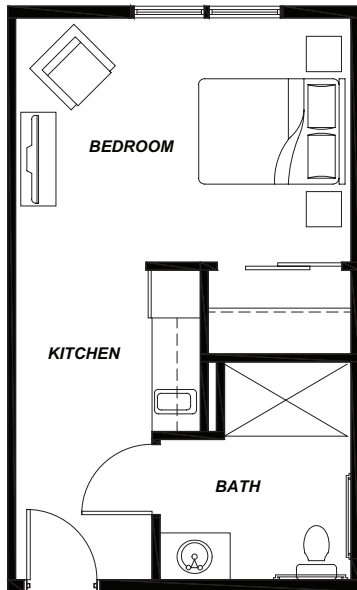

AVAMERE at NEWBERG
FLOORPLANS

STUDIO 2

430 SQUARE FEET

STUDIO 3

375 SQUARE FEET

ONE BED 4

615 SQUARE FEET